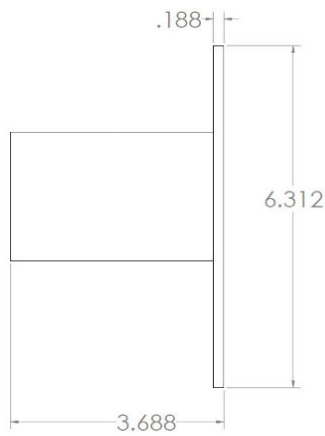

Pole Mount Adapter

Allows a light fixture with a standard slip fitter mount to be mounted directly to a square or round pole or any wall or structure that can accept through bolts.

Part Number - Order Codes	Attribute Color
BRACKET-001-BK	Black
BRACKET-001-DB	Dark Bronze
BRACKET-001-GY	Gray
BRACKET-001-WH	White