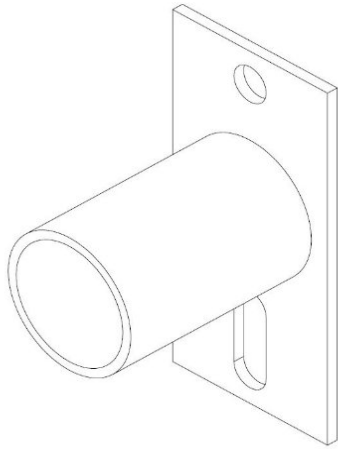

Pole Mount Adapter

Allows a light fixture with a standard slip fitter mount to be mounted directly to a square or round pole or any wall or structure that can accept through bolts.

Part Number - Order Codes	Attribute Color
BRACKET-001-BK	Black
BRACKET-001-DB	Dark Bronze
BRACKET-001-GY	Gray
BRACKET-001-WH	White