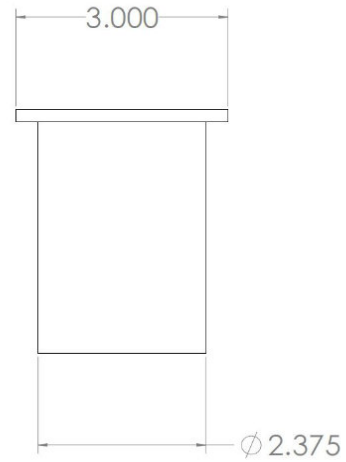

Pole Mount Adapter

Allows a light fixture with a standard slip fitter mount to be mounted directly to a square or round pole or any wall or structure that can accept through bolts.

Part Number - Order Codes	Attribute Color
BRACKET-001-BK	Black
BRACKET-001-DB	Dark Bronze
BRACKET-001-GY	Gray
BRACKET-001-WH	White