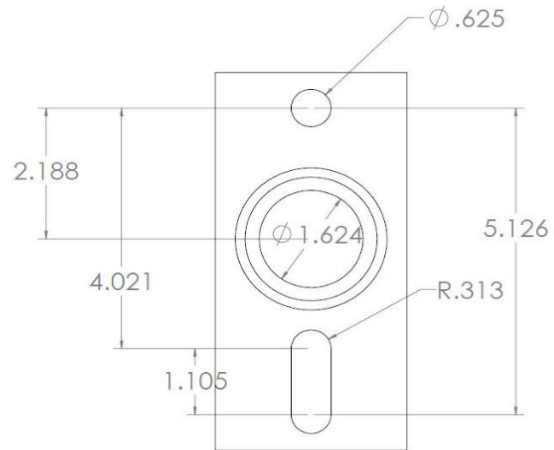

Pole Mount Adapter

Allows a light fixture with a standard slip fitter mount to be mounted directly to a square or round pole or any wall or structure that can accept through bolts.

Part Number - Order Codes	Attribute Color
BRACKET-001-BK	Black
BRACKET-001-DB	Dark Bronze
BRACKET-001-GY	Gray
BRACKET-001-WH	White