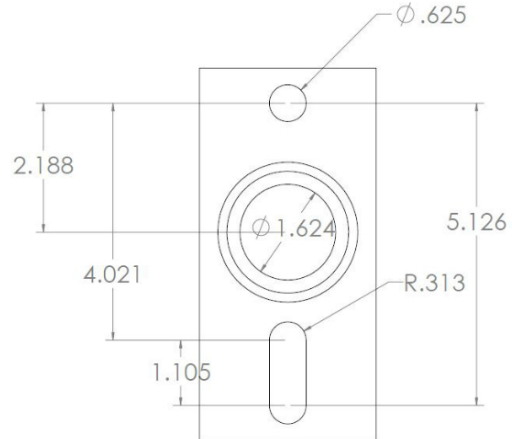

# Pole Mount Adapter 9" Extension

Allows a light fixture with a standard slip fitter mount to be mounted directly to a square or round pole or any wall or structure that can accept through bolts.

Part Number - Order Codes	Attribute Color
BRACKET-002-BK	Black
BRACKET-002-DB	Dark Bronze
BRACKET-002-GY	Gray
BRACKET-002-WH	White