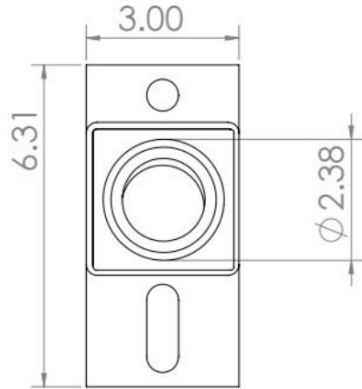

# Pole Mount Adapter 9" Extension

Allows a light fixture with a standard slip fitter mount to be mounted directly to a square or round pole or any wall or structure that can accept through bolts.

Part Number - Order Codes	Attribute Color
BRACKET-002-BK	Black
BRACKET-002-DB	Dark Bronze
BRACKET-002-GY	Gray
BRACKET-002-WH	White