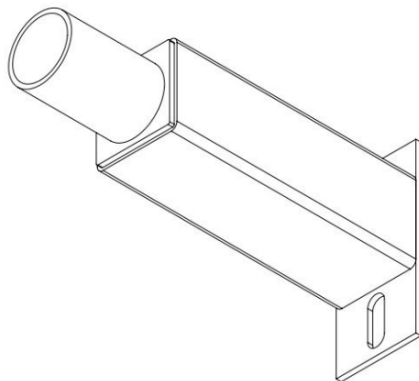

# Pole Mount Adapter 9" Extension

Allows a light fixture with a standard slip fitter mount to be mounted directly to a square or round pole or any wall or structure that can accept through bolts.

Part Number - Order Codes	Attribute Color
BRACKET-002-BK	Black
BRACKET-002-DB	Dark Bronze
BRACKET-002-GY	Gray
BRACKET-002-WH	White