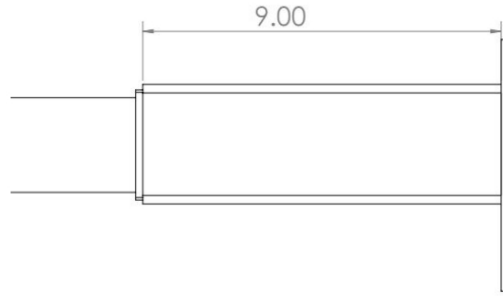

# Pole Mount Adapter 9" Extension

Allows a light fixture with a standard slip fitter mount to be mounted directly to a square or round pole or any wall or structure that can accept through bolts.

Part Number - Order Codes	Attribute Color
BRACKET-002-BK	Black
BRACKET-002-DB	Dark Bronze
BRACKET-002-GY	Gray
BRACKET-002-WH	White